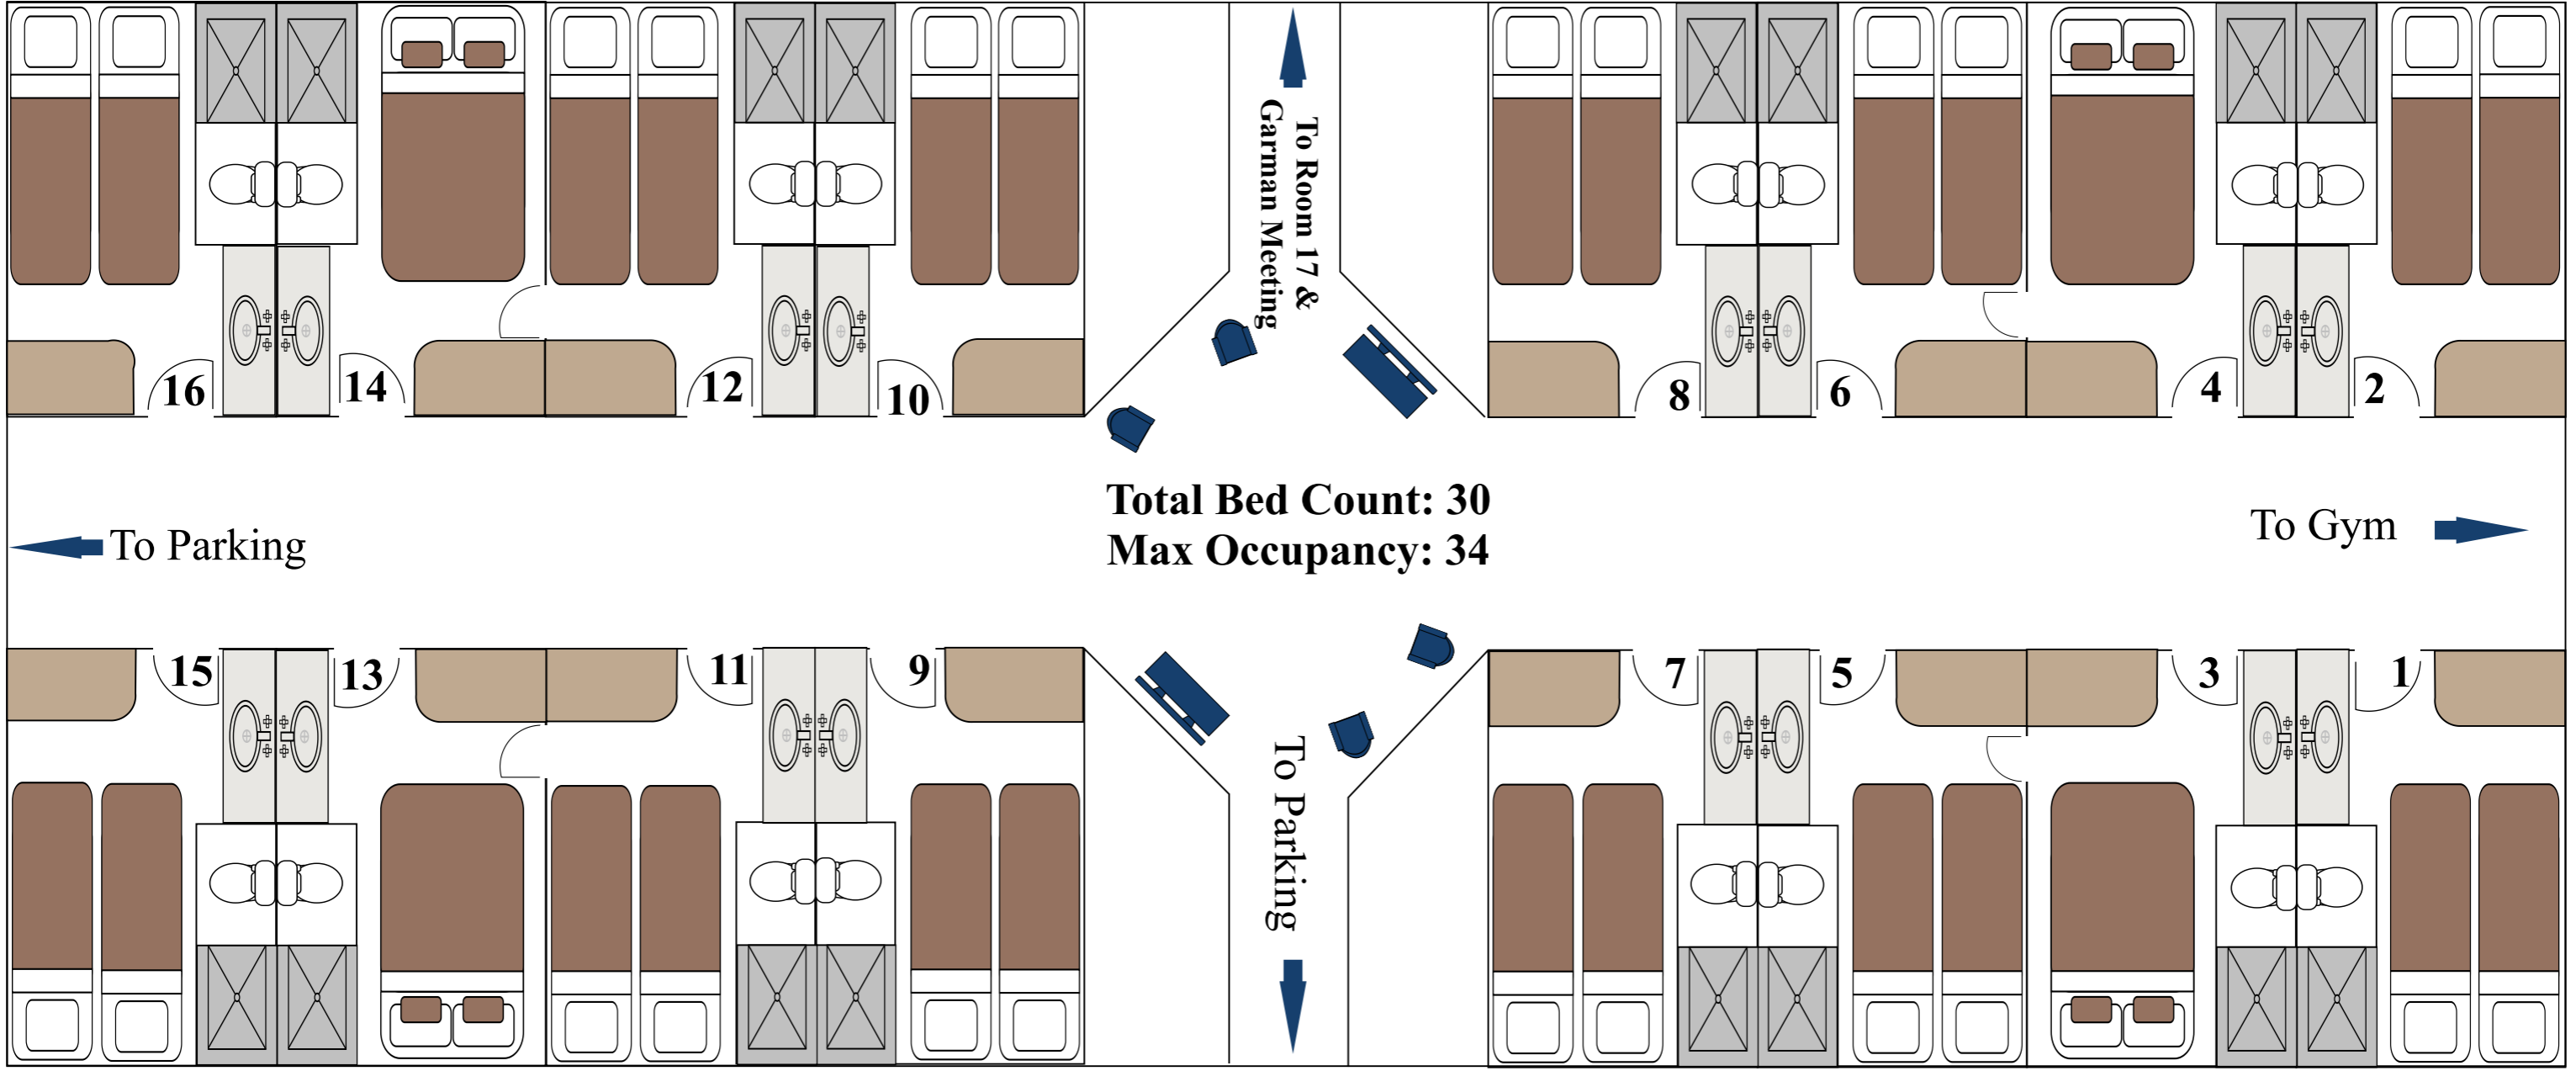

# Disciples Lodge

**Garman Meeting Room & Room 17**

**Garman Meeting Room**  
**Max Occupancy: 40**