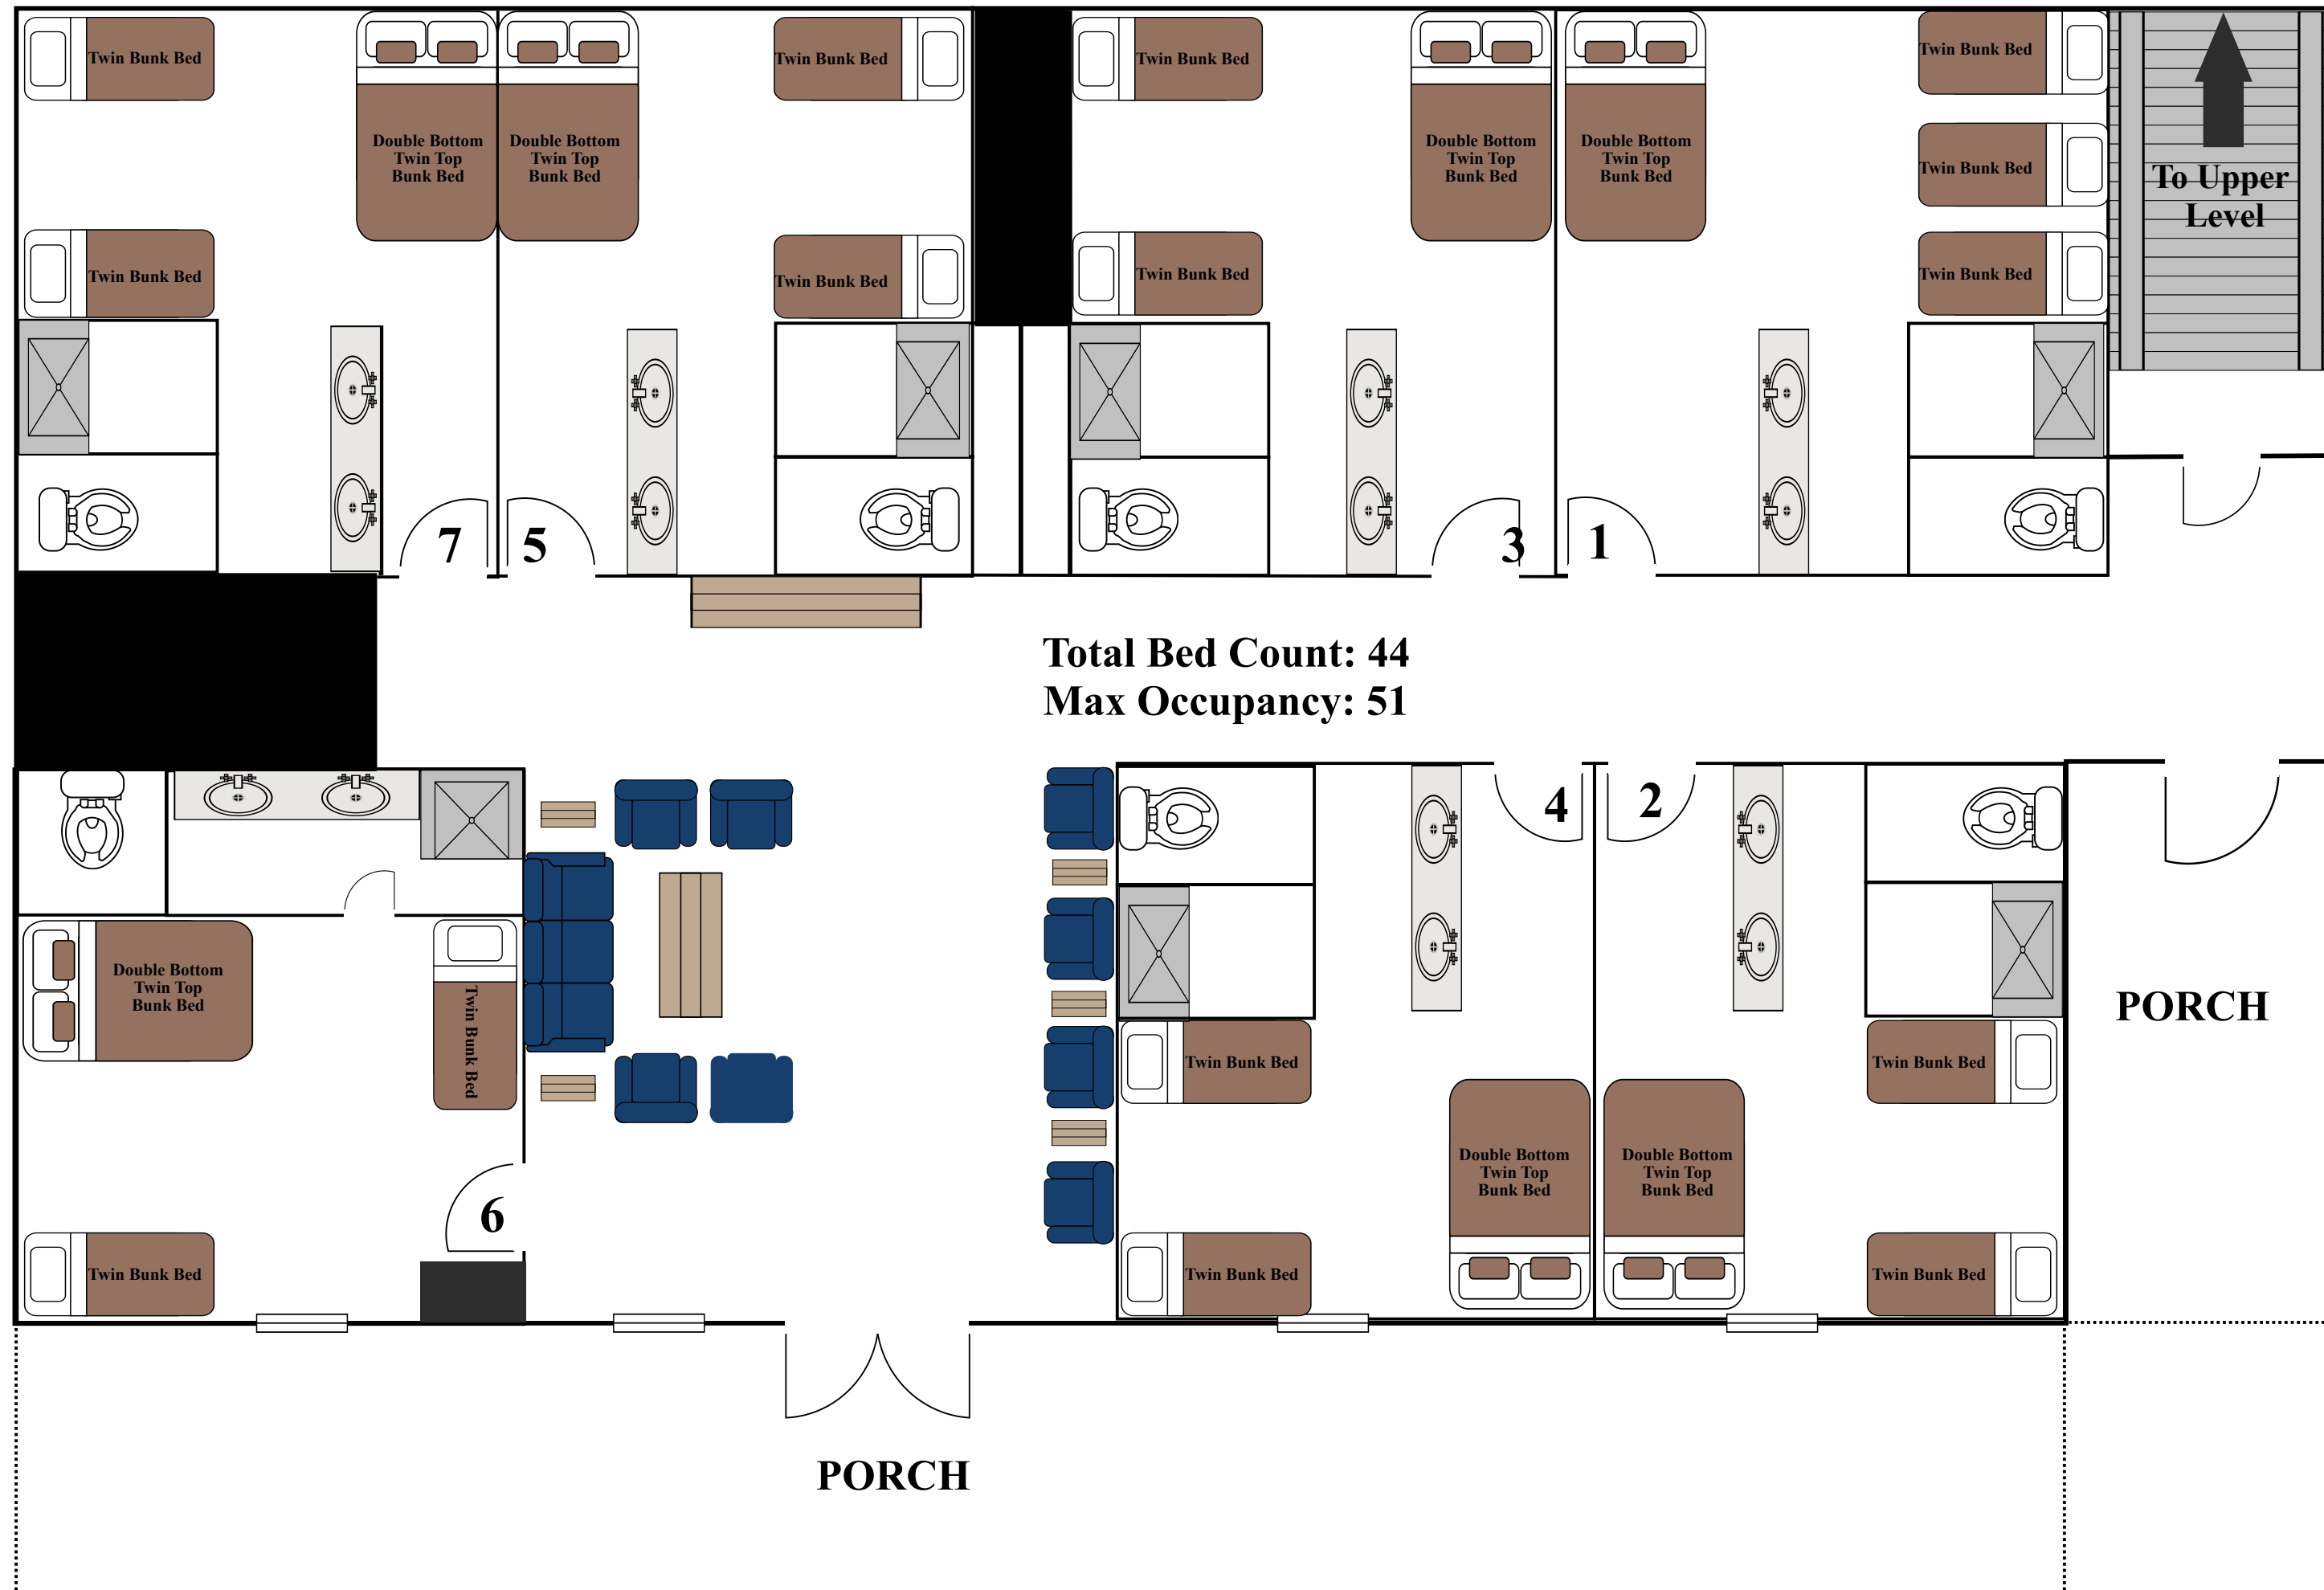

# Shepherds Lodge Lower Level

**Total Bed Count: 44**  
**Max Occupancy: 51**

**PORCH**

**PORCH**

**PARKING**

# Shepherds Lodge Upper Level

**Jenkins Meeting Room**  
Max Occupancy: 140

Fireplace

Lift

To Lower Level

Double Bottom  
Twin Top  
Bunk Bed

Twin  
Bunk Bed

King Bed