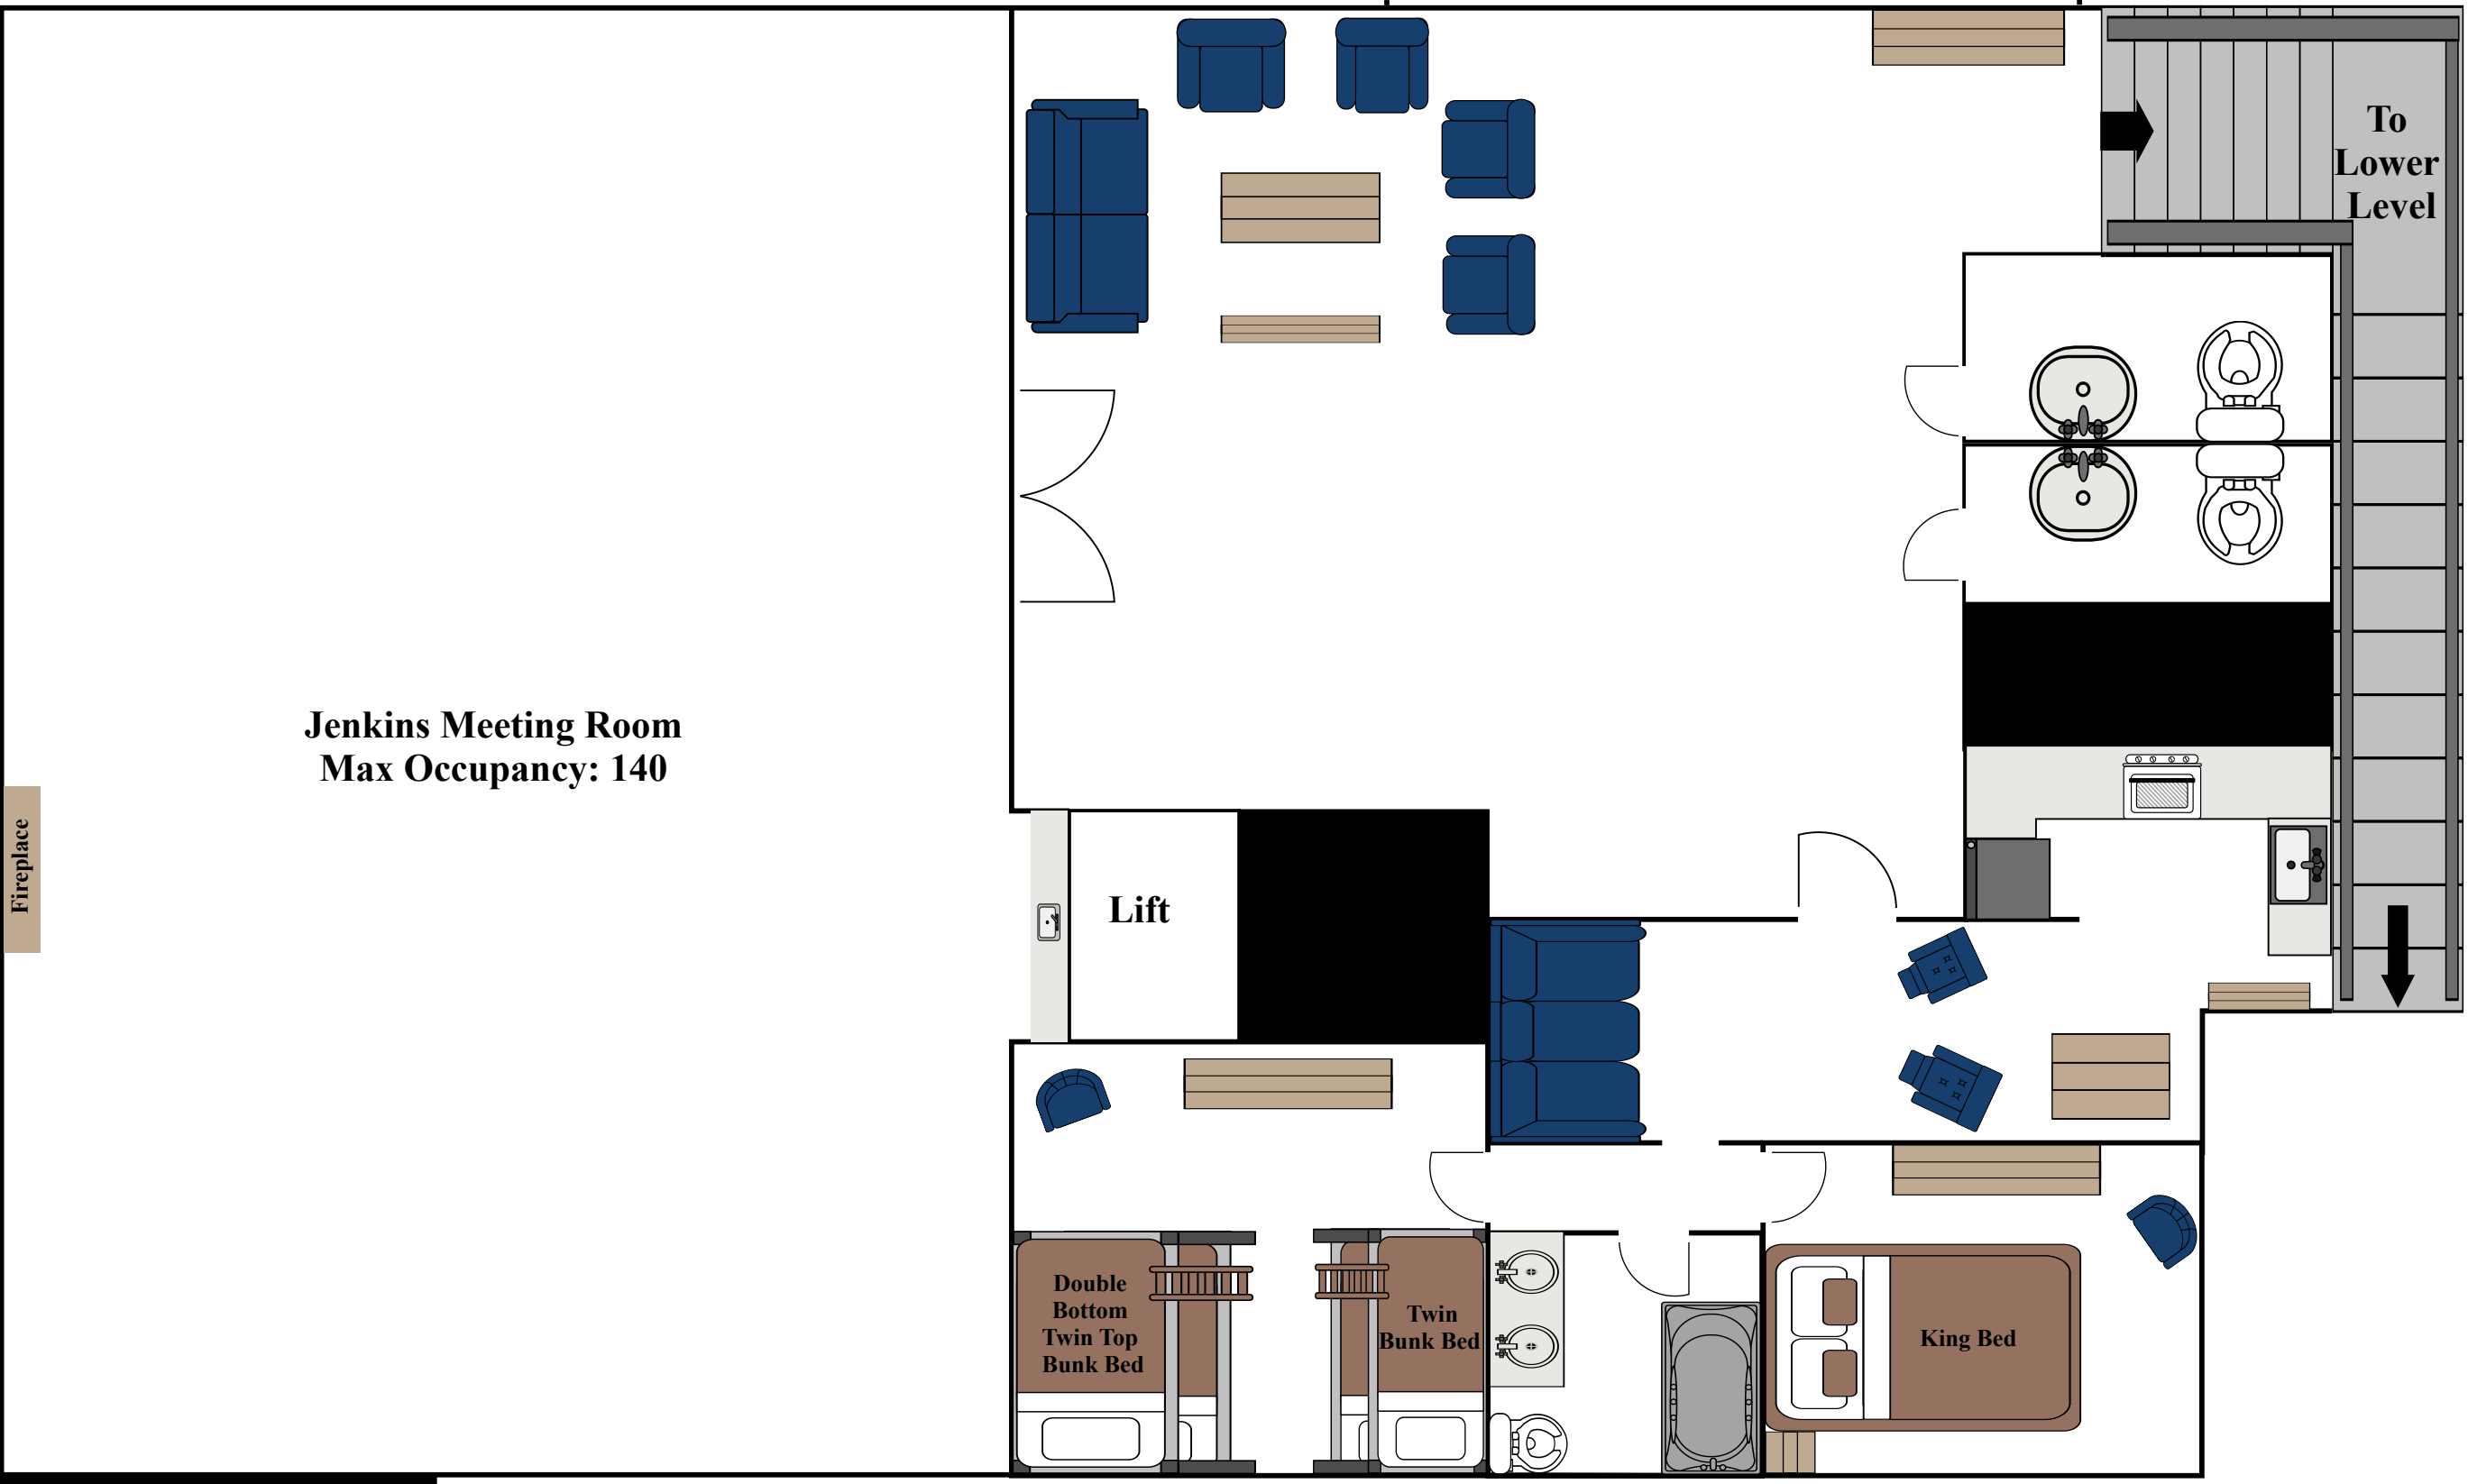

# Shepherds Lodge Lower Level

**Total Bed Count: 44**  
**Max Occupancy: 51**

**PORCH**

**PORCH**

**PARKING**

# Shepherds Lodge Upper Level

**Jenkins Meeting Room**  
Max Occupancy: 140

Fireplace

Lift

To Lower Level

Double Bottom  
Twin Top  
Bunk Bed

Twin  
Bunk Bed

King Bed